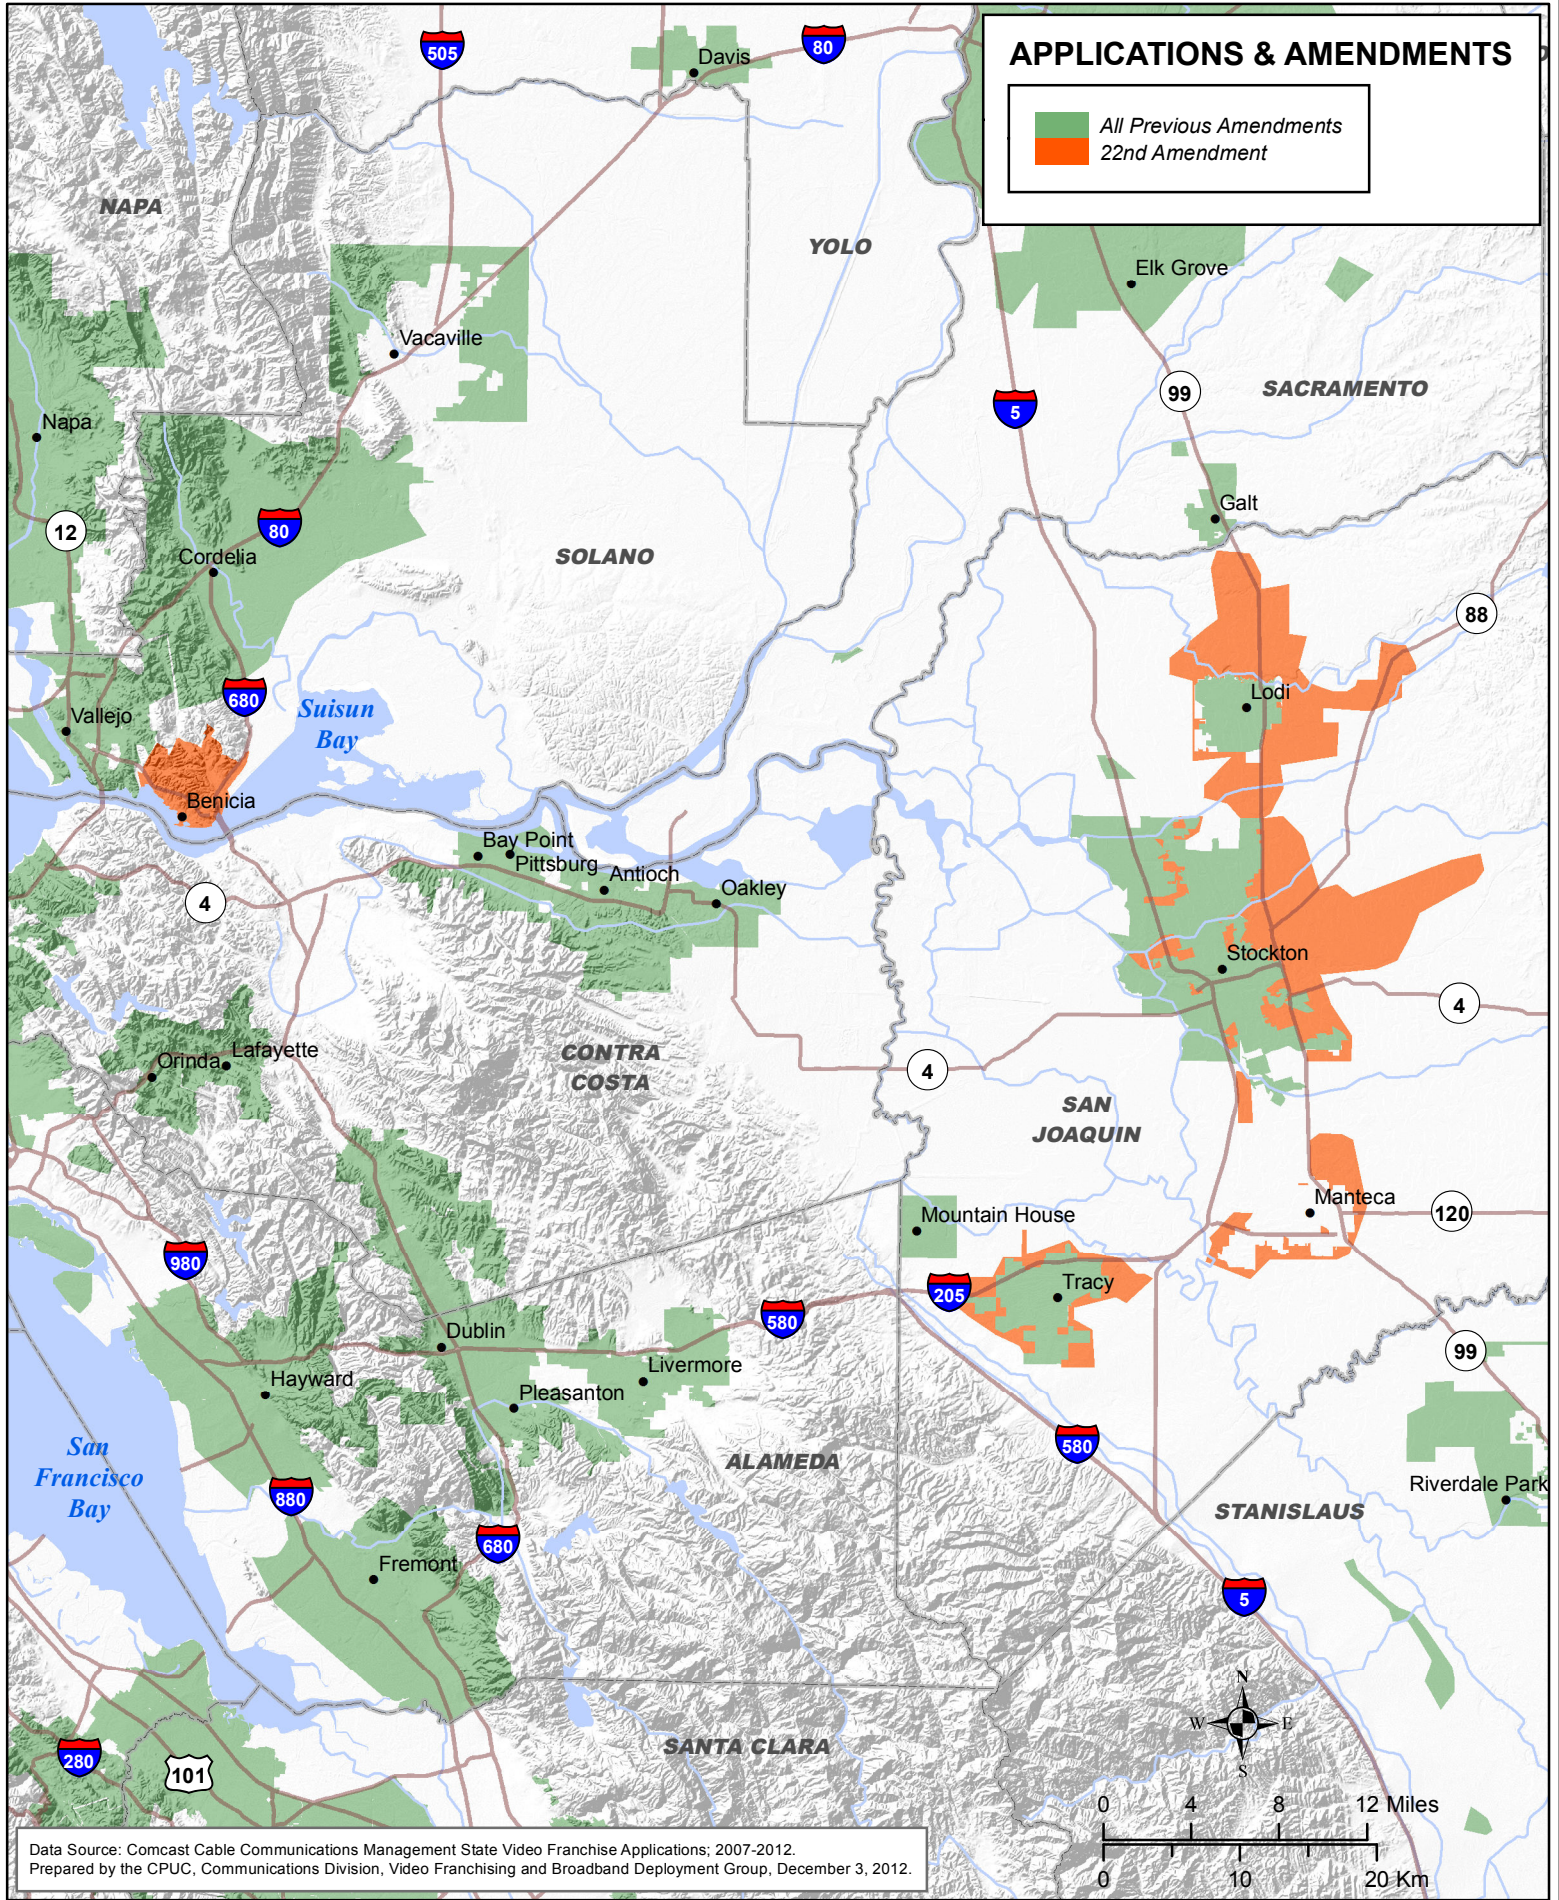

# STATE OF CALIFORNIA VIDEO FRANCHISE TERRITORY Comcast Cable (Franchise No. 021)

Data Source: Comcast Cable Communications Management State Video Franchise Applications; 2007-2012.  
Prepared by the CPUC, Communications Division, Video Franchising and Broadband Deployment Group, December 3, 2012.